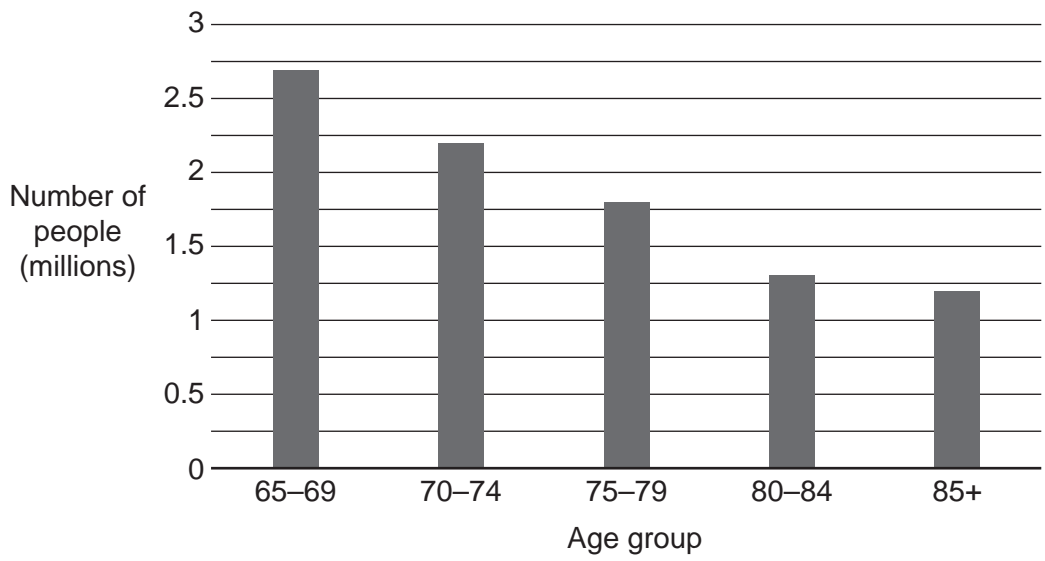

INFORMATION

- This document has **8** pages.

Fig. 1 Megacities in 2018 and 2030

Rank	City	Population in 2018 (thousands)	City	Population in 2030 (thousands)
1	Tokyo, Japan	37 468	Delhi, India	38 939
2	Delhi, India	28 514	Tokyo, Japan	36 574
3	Shanghai, China	25 582	Shanghai, China	32 869
4	São Paulo, Brazil	21 650	Dhaka, Bangladesh	28 076
5	Ciudad de México (Mexico City), Mexico	21 581	Al-Qahirah (Cairo), Egypt	25 517

Fig. 2

Population density map of the UK

Fig. 3

Number of people in each age group over 65 in 2011 UK census

Fig. 4

Wasted food and drink in the UK

Key:

- Fresh vegetables and salad
- Bakery
- Ready meal
- Meat and fish
- Drinks
- Dairy and eggs
- Fresh fruit
- Other (sauces, pasta, rice, cake etc)