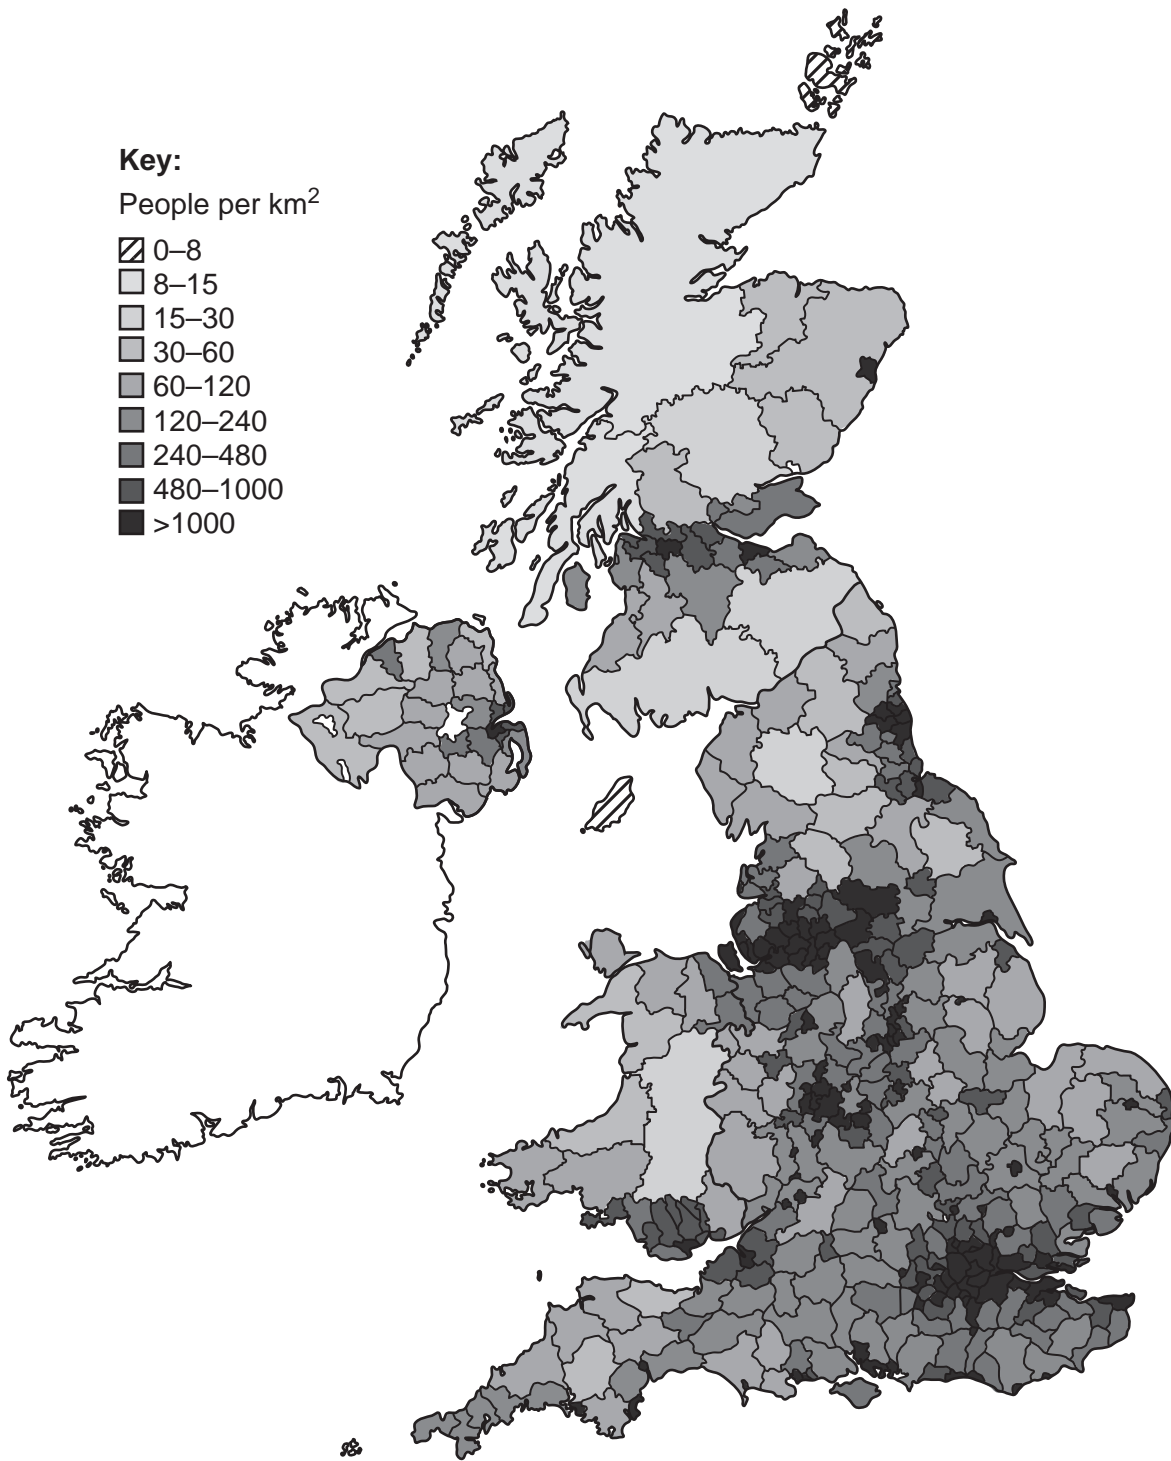

Oxford Cambridge and RSA

Friday 9 June 2023 – Morning

**GCSE (9–1) Geography B
(Geography for Enquiring Minds)**

J384/02 People and Society

Resource Booklet

Time allowed: 1 hour 15 minutes

INSTRUCTIONS

- Do **not** send this Resource Booklet for marking. Keep it in the centre or recycle it.

INFORMATION

- This document has **8** pages.

Fig. 1 Megacities in 2018 and 2030

Rank	City	Population in 2018 (thousands)	City	Population in 2030 (thousands)
1	Tokyo, Japan	37 468	Delhi, India	38 939
2	Delhi, India	28 514	Tokyo, Japan	36 574
3	Shanghai, China	25 582	Shanghai, China	32 869
4	São Paulo, Brazil	21 650	Dhaka, Bangladesh	28 076
5	Ciudad de México (Mexico City), Mexico	21 581	Al-Qahirah (Cairo), Egypt	25 517

Fig. 2

Population density map of the UK

Fig. 3

Number of people in each age group over 65 in 2011 UK census

Fig. 4

Wasted food and drink in the UK

Key:

- Fresh vegetables and salad
- Bakery
- Ready meal
- Meat and fish
- Drinks
- Dairy and eggs
- Fresh fruit
- Other (sauces, pasta, rice, cake etc)